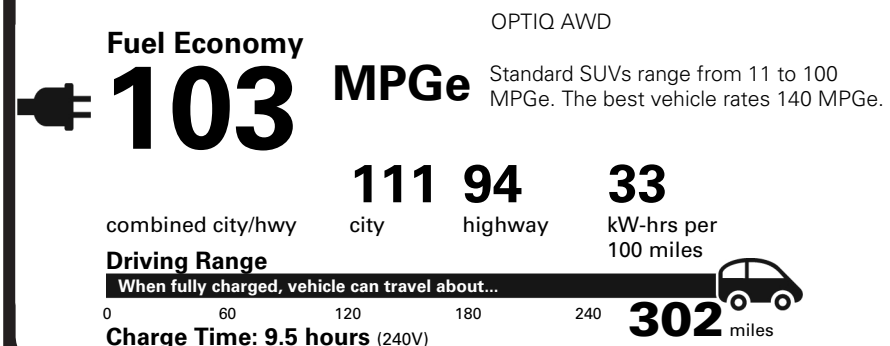

TOTAL OPTIONS \$375.00

TOTAL VEHICLE & OPTIONS \$53,270.00
 DESTINATION CHARGE 1,495.00

TOTAL VEHICLE PRICE* \$54,765.00

EPA DOT Fuel Economy and Environment

Electric Vehicle

You save **\$5,500** in fuel costs over 5 years compared to the average new vehicle.