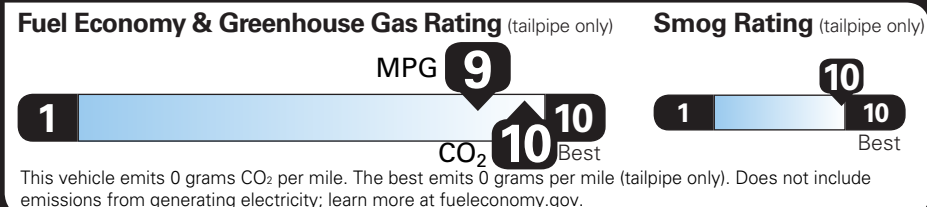

Actual results will vary for many reasons, including driving conditions and how you drive and maintain your vehicle. The average new vehicle gets 28 MPG and costs $9,500 to fuel over 5 years. Cost estimates are based on 15,000 miles per year at $0.16 per kW-hr. MPGe is miles per gasoline gallon equivalent. Vehicle emissions are a significant cause of climate change and smog.

fuel economy.gov
Calculate personalized estimates and compare vehicles

GOVERNMENT 5-STAR SAFETY RATINGS

This vehicle has not been rated by the government for overall vehicle score, frontal crash, side crash or rollover risk.

Source: National Highway Traffic Safety Administration (NHTSA)
www.safercar.gov or 1-888-327-4236

PARTS CONTENT INFORMATION

FOR VEHICLES IN THIS CARLINE:
U.S./CANADIAN PARTS CONTENT: 12%
MAJOR SOURCES OF FOREIGN PARTS CONTENT: MEXICO 46%
KOREA 20%

NOTE: PARTS CONTENT DOES NOT INCLUDE FINAL ASSEMBLY, DISTRIBUTION, OR OTHER NON-PARTS COSTS.

FOR THIS VEHICLE:
FINAL ASSEMBLY POINT: RAMOS ARIZPE, CZ MEXICO
COUNTRY OF ORIGIN: ENGINE (MOTOR): MEXICO
TRANSMISSION (ELECTRIC DRIVE UNIT): MEXICO

This label has been applied pursuant to Federal law - Do not remove prior to delivery to the ultimate purchaser. *Includes Manufacturer's Recommended Pre-Delivery Service. Does not include dealer installed options and accessories not listed above, local taxes or license fees.

© 2009 General Motors LLC
GMLBL_PROD_0043 - 10/23/2023

ORDER NO DTWNJN SALES CODE E
SALES MODEL CODE 6MP26
DEALER NO 39019
FINAL ASSEMBLY:
RAMOS ARIZPE, CZ MEXICO

VIN 3GYK3BMRXSS146853 REISSUE

DEALER TO WHOM DELIVERED
SEWELL CADILLAC OF GRAPEVINE
1001 EAST STATE HIGHWAY 114
GRAPEVINE, TX 76051-8302

Equipped with the safety and security of OnStar®

Visit onstar.com for details.

onstar.com/privacy